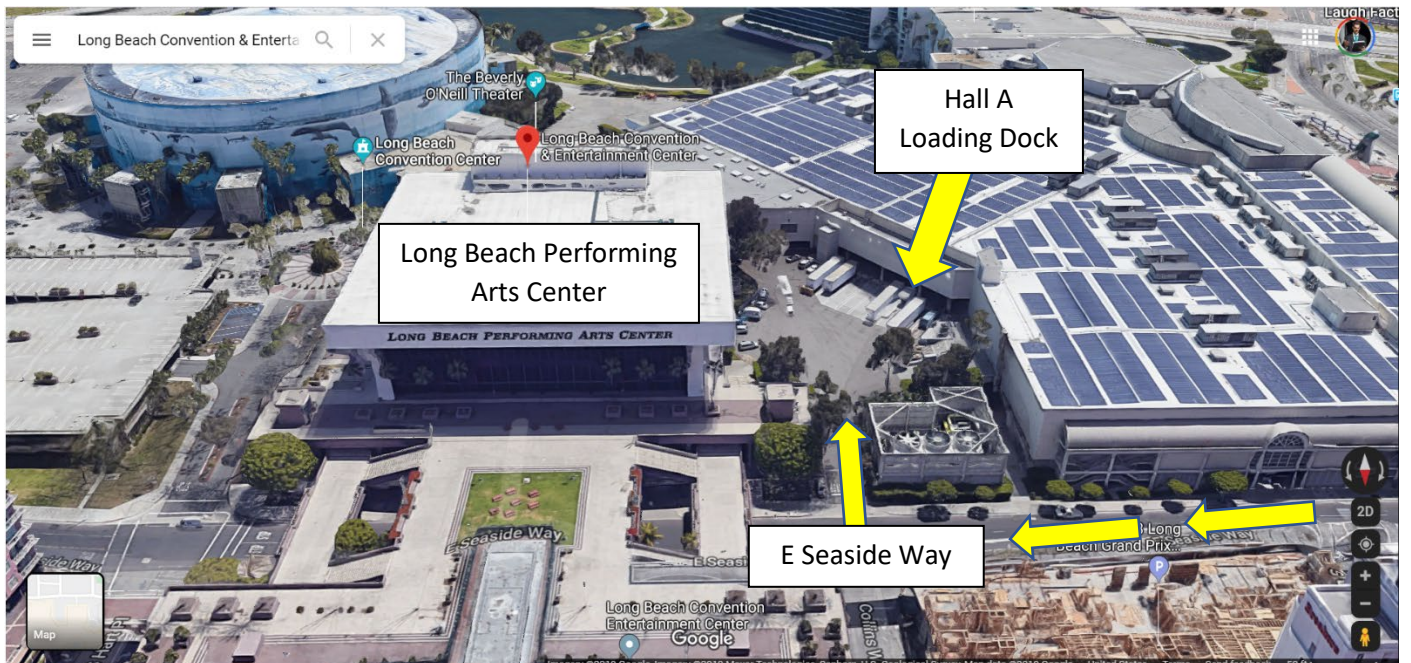

Legion Sports Festival Load In Overview - 2019

Prepared by Ted Johanson – 707-968-7672 – Ted@CenterPodium.com

Address for Hall A loading dock on Friday November 8th from 12:30-5:30PM:

330 E Seaside Way
Long Beach, CA 90802

Loading Dock Visual 2:

Parking Overview

Federal Bar Visual for VIP Soiree